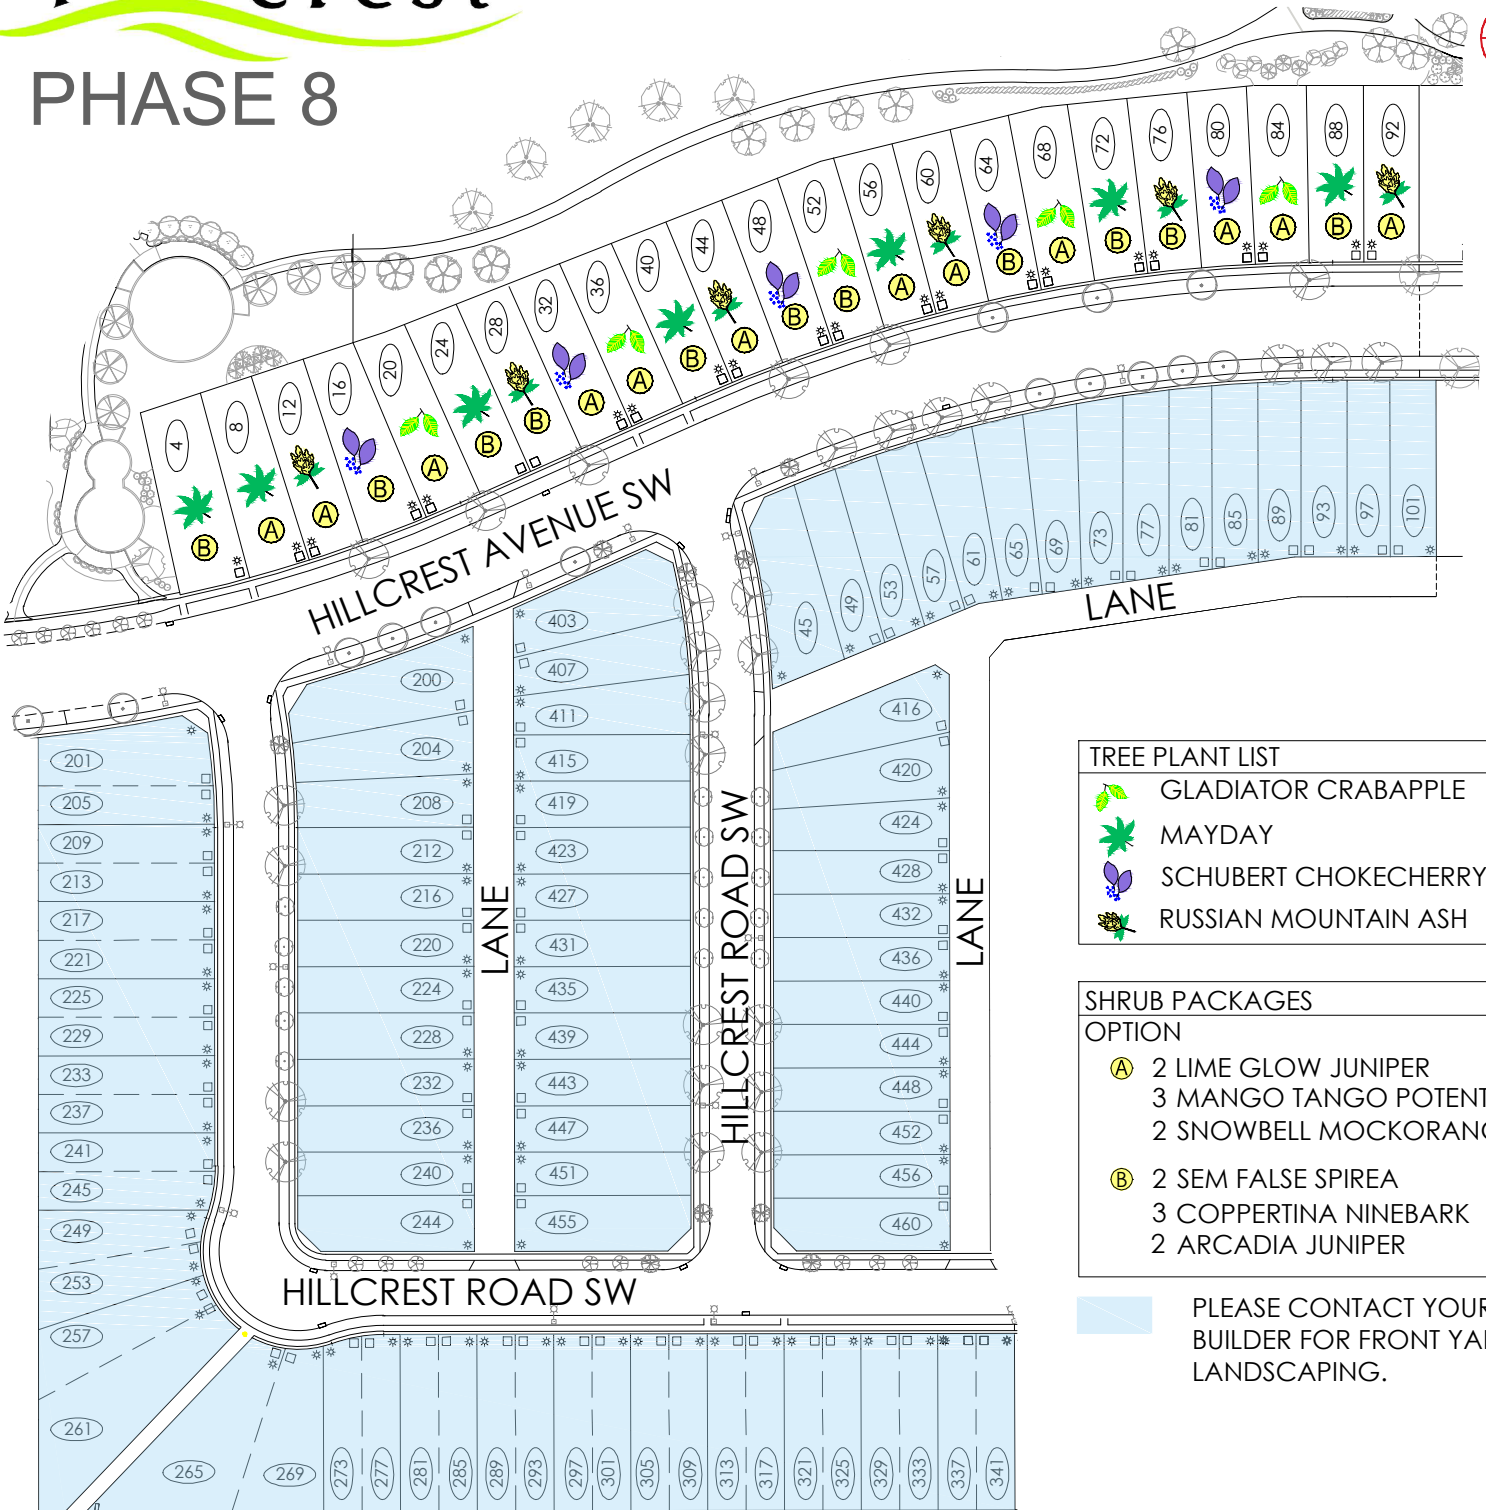

HillCrest

PHASE 8

TREE PLANT LIST	
	GLADIATOR CRABAPPLE
	MAYDAY
	SCHUBERT CHOKECHERRY
	RUSSIAN MOUNTAIN ASH

SHRUB PACKAGES	
OPTION	
A	2 LIME GLOW JUNIPER 3 MANGO TANGO POTENTILLA 2 SNOWBELL MOCKORANGE
B	2 SEM FALSE SPIREA 3 COPPERTINA NINEBARK 2 ARCADIA JUNIPER

PLEASE CONTACT YOUR BUILDER FOR FRONT YARD LANDSCAPING.

LEGEND	
	STREETLIGHT
	DRIVEWAY LOCATIONS
	ELECTRICAL DROP
	MUNICIPAL ADDRESS