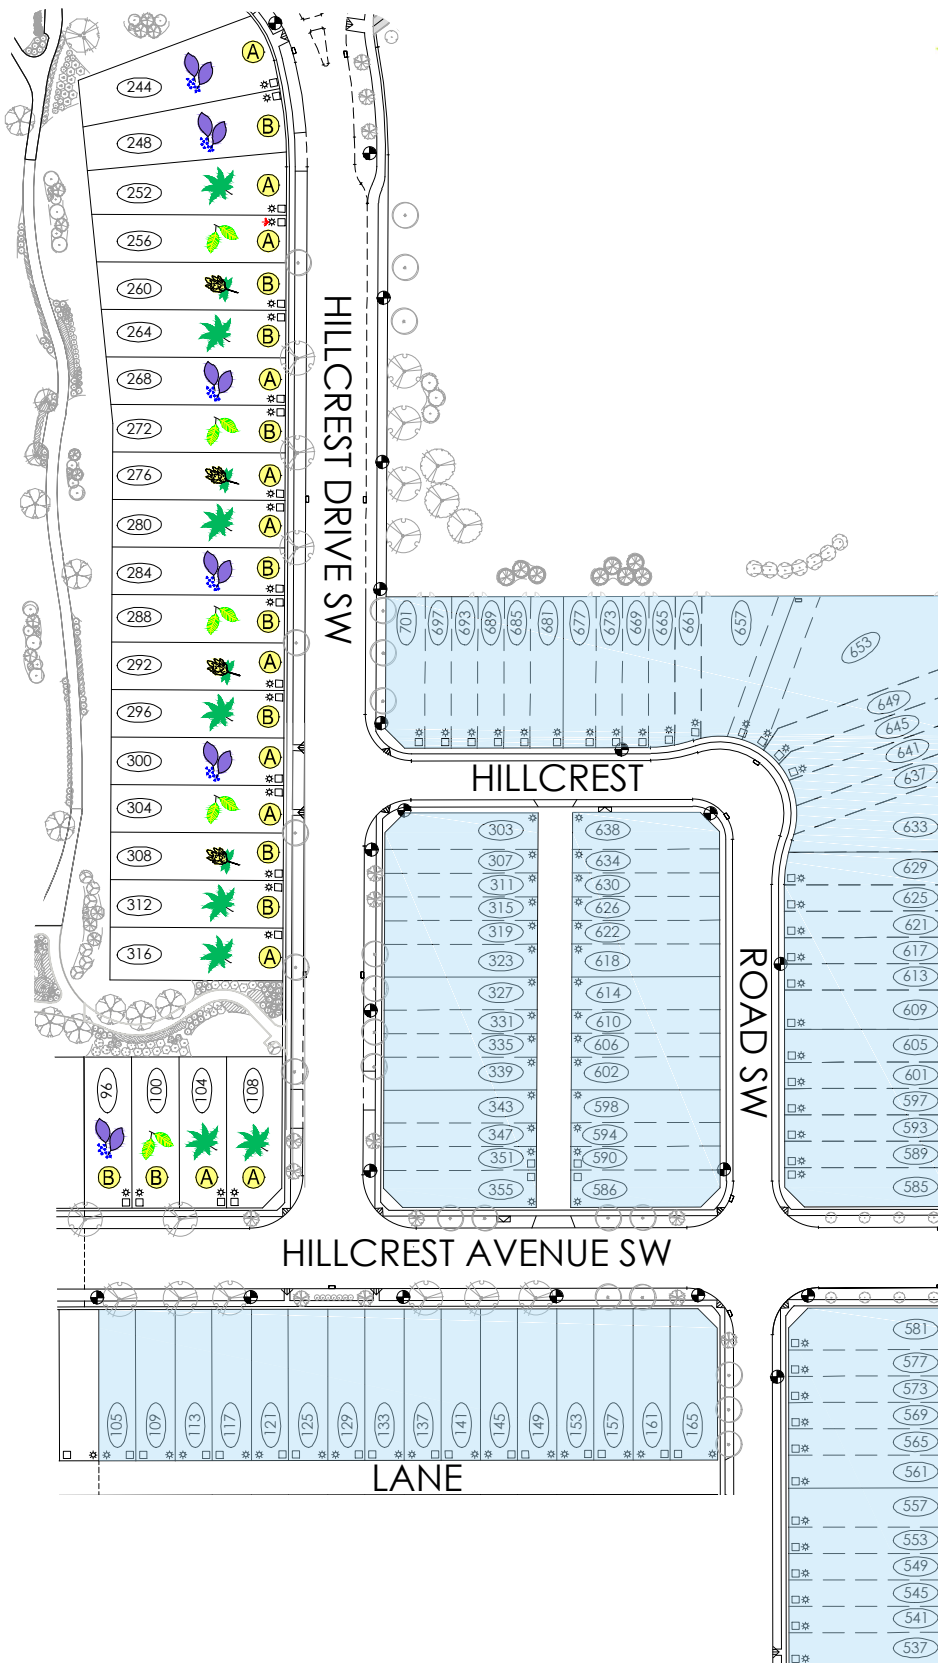

Hillcrest

PHASE 7

TREE PLANT LIST

-  GLADIATOR CRABAPPLE
-  MAYDAY
-  SCHUBERT CHOKECHERRY
-  RUSSIAN MOUNTAIN ASH

SHRUB PACKAGES

OPTION

- (A)**
 - 2 LIME GLOW JUNIPER
 - 3 MANGO TANGO POTENTILLA
 - 2 SNOWBELL MOCKORANGE
- (B)**
 - 2 SEM FALSE SPIREA
 - 3 COPPERTINA NINEBARK
 - 2 ARCADIA JUNIPER

PLEASE CONTACT YOUR BUILDER FOR FRONT YARD LANDSCAPING.

NTS

LEGEND

-  STREETLIGHT
-  DRIVEWAY LOCATIONS
-  ELECTRICAL DROP
-  MUNICIPAL ADDRESS