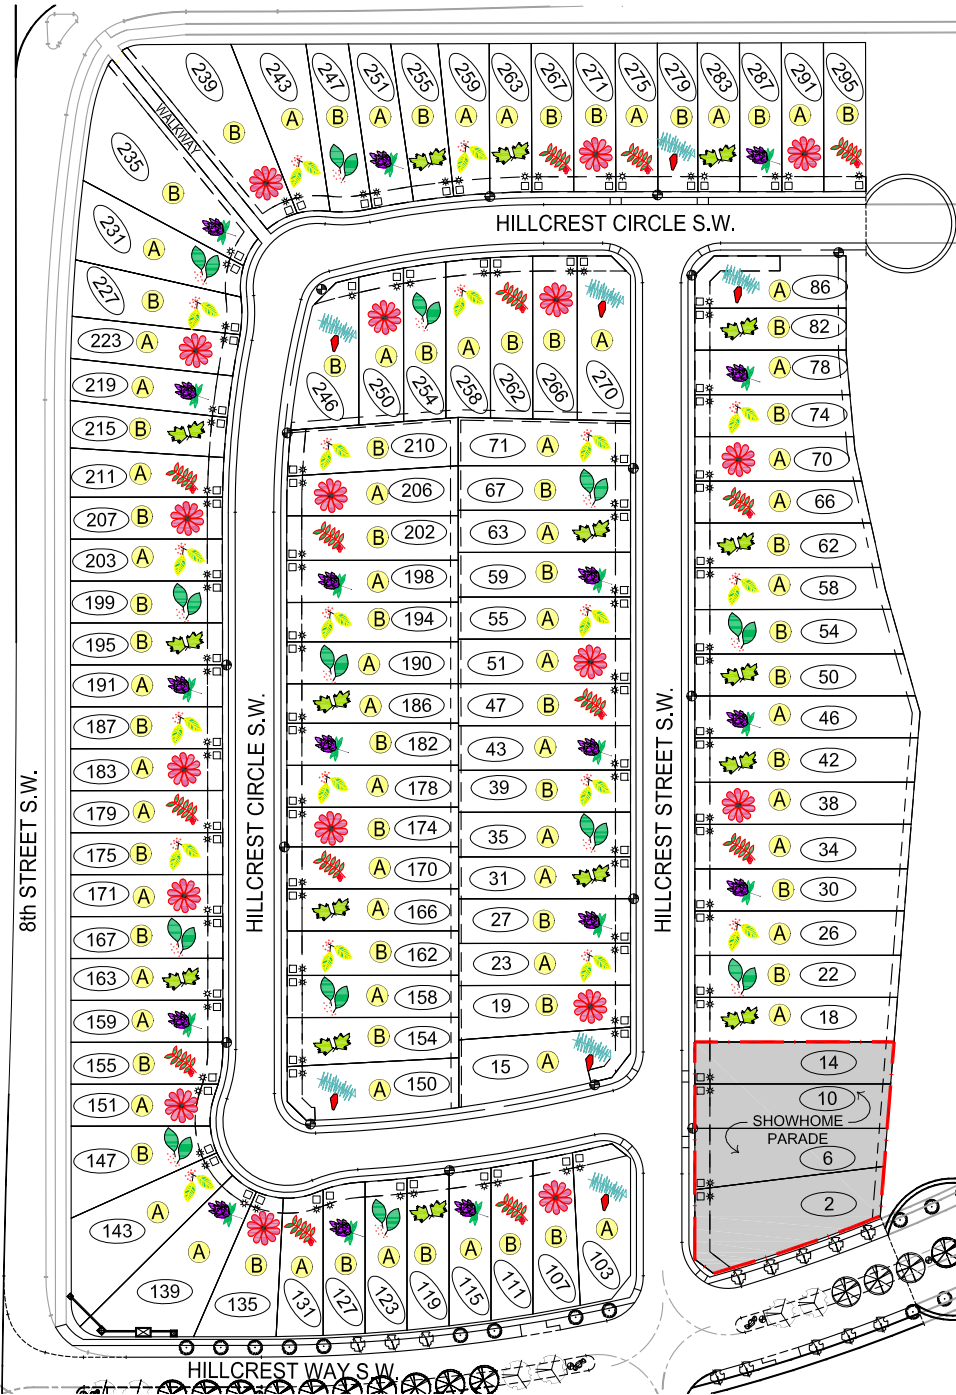

HillCrest

Phase 1

TREE PLANT LIST	
	COLORADO SPRUCE
	AMUR CHERRY
	JAPANESE TREE LILAC
	MAKAMIC CRABAPPLE
	MAYDAY
	MOUNTAIN ASH
	USSURIAN PEAR

SHRUB PACKAGES	
OPTION	
A	2 CALGARY CARPET JUNIPER 3 PINK BEAUTY POTENTILLA 2 ARCTIC FIRE DOGWOOD
B	2 PRINCE OF WALES JUNIPER 3 MISS KIM LILAC 2 LITTLE PRINCESS SPIREA

Stantec